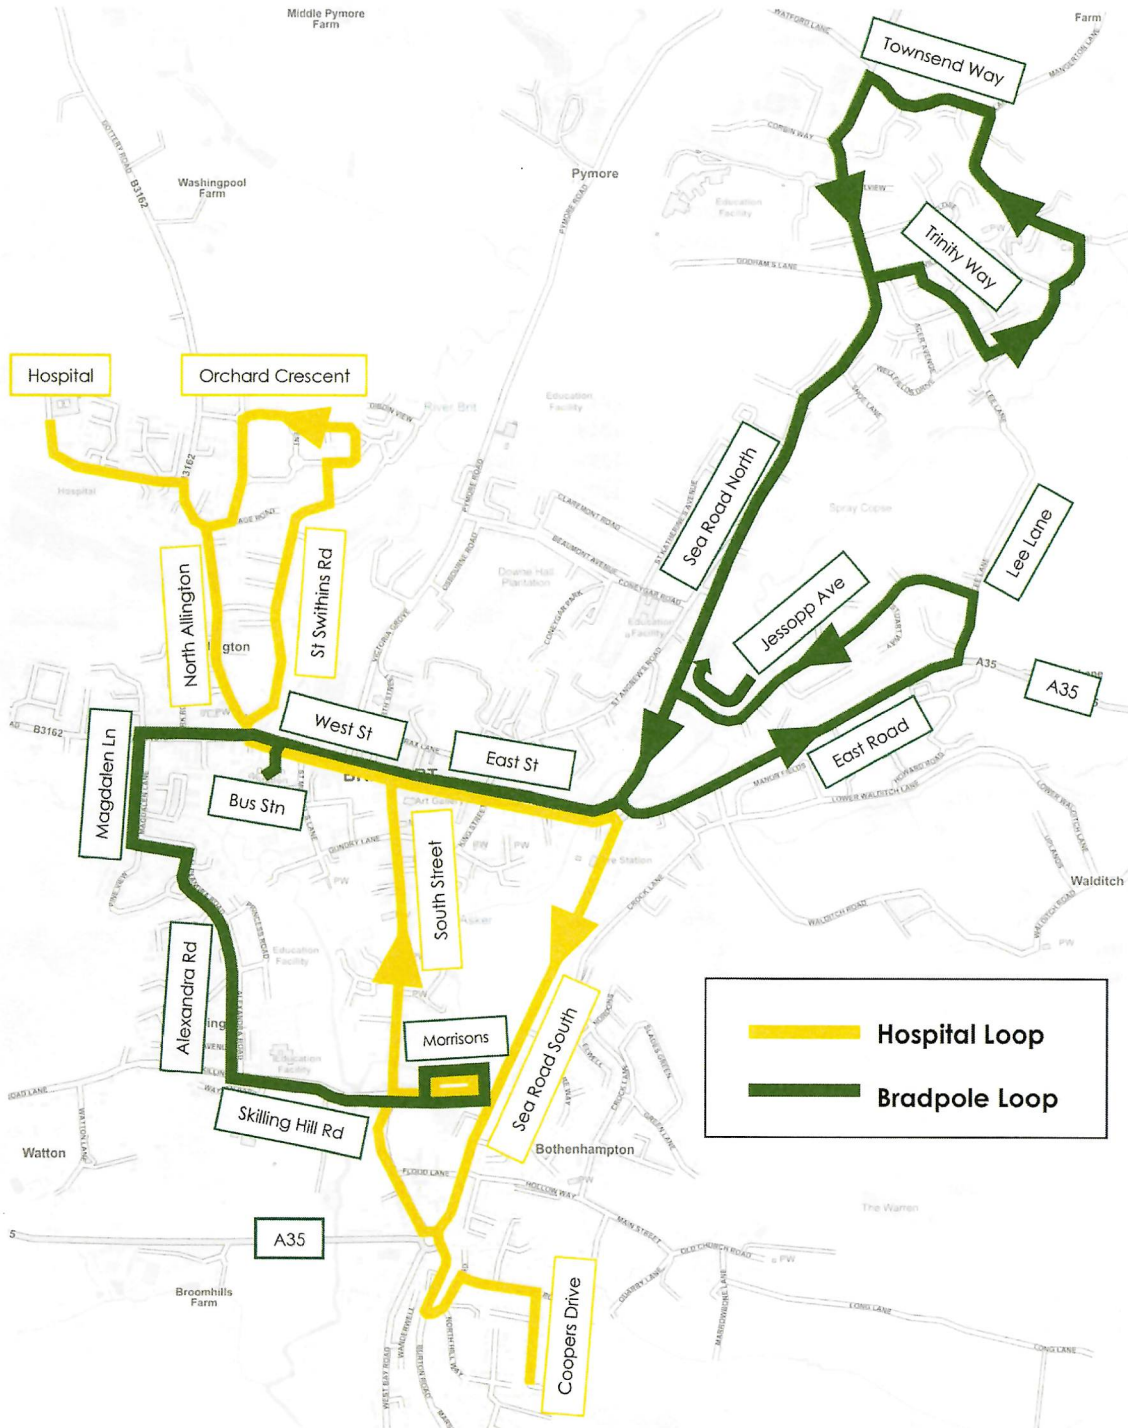

## Bridport

Morrisons dep		1000	1200	1400	
Coopers Drive		1004	1204	1404	
West Bay Road (Brewery)		1006	1206	1406	
South Street (Arts Centre)		1009	1209	1409	
Bridport West Street		1012	1212	1412	
Armstrong Road		1014	1214	1414	
Allington Mead		1016	1216	1416	
Bridport Hospital		1018	1218	1418	
Cherry Tree		1019	1219	1419	
North Allington		1020	1220	1420	
Bridport West Street		1023	1223	1423	
Bridport East Street		1026	1226	1426	
Sea Road South (Pasture Way)		1028	1228	1428	
Coopers Drive		1030	1230	1430	
Morrisons arr		1033	1233	1433	
Morrisons dep		1050	1250	1450	
Watton Park		1052	1252	1452	
Skilling Stores		1053	1253	1453	
Park Road/Magdalen Lane		1054	1254	1454	
Bridport Bus Station		1056	1256	1456	
Bridport West Street		1057	1257	1457	
Bridport East Street		1100	1300	1500	
Jessopp Avenue	0904	1104	1304		
Travis Perkins	0906	1106	1306		
Bradpole, Kings Head	0908	1108	1308		
Bradpole, Post Office	0910	1110	1310		
Bradpole, Colfox School	0912	1112	1312		
Bradpole, Kings Head	0913	1113	1313		
Co-op	0914	1114	1314		
Bridport East Street	0917	1117	1317		
Bridport West Street	0920	1120	1320		
Park Road/Magdalen Lane	0922	1122	1322		
Skilling Stores	0923	1123	1323		
Watton Park	0925	1125	1325		
Morrisons arr	0927	1127	1327		

Sat & Sch Hol only

# All journeys £2 single

Child under 7 (accompanied) no charge  
Child under 19 £1 single trip  
National concessionary bus pass accepted

DCT journeys are operated with a non-wheelchair accessible minibus which is not a low floor bus. Very limited space for folded pushchairs.

# Bridport

**Around town bus service connecting you to the hospital, market and shops.**

Contains OS data © Crown copyright and database right 2024, © Crown copyright and database right. All rights reserved (AC0000850562) 2024